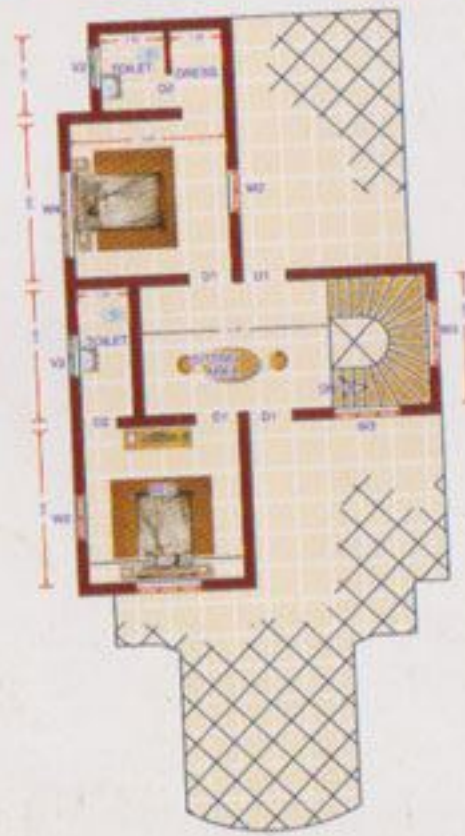

Ground Floor Plan : 1810 Sq.ft. First Floor Plan : 998 Sq.ft.

www.shinebuilders.com

Builder : SHINE BUILDERS
Designer : Shine C. Chinnan B. Tech, ME
Office : Calicut Road, Kunnampulam
Phone : 04885 226104, 9446030104
e-mail : shinebuilders@rediffmail.com

Ground Floor Plan : 1811 Sq.ft

First Floor Plan : 619 Sq.ft

www.shinebuilders.com

Builder : SHINE BUILDERS
Designer : Shine C. Chinnan B. Tech, ME
Office : Calicut Road, Kunnamkulam
Phone : 04885 226104, 9446030104
e-mail : shinebuilders@rediffmail.com

Ground Floor Plan : 1428 Sq.ft.

First Floor Plan : 728 Sq.ft.

www.shinebuilders.com