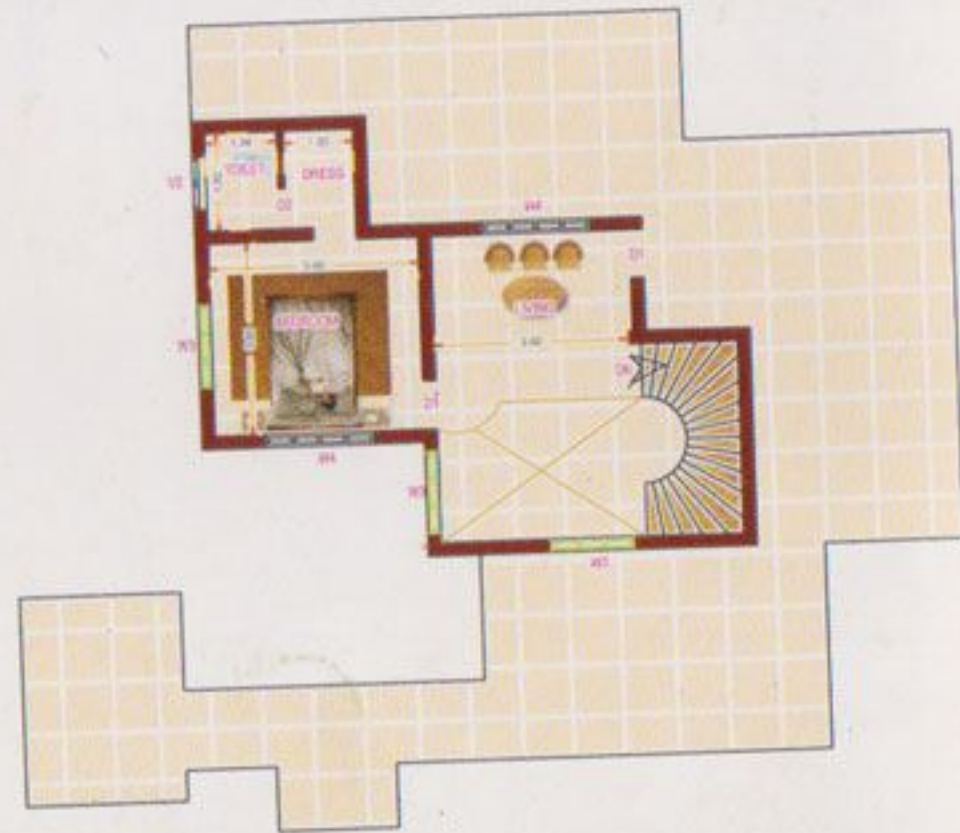

Ground Floor Plan : 1810 Sq.ft. First Floor Plan : 998 Sq.ft.

www.shinebuilders.com

Builder : SHINE BUILDERS
Designer : Shine C. Chinnan B. Tech, ME
Office : Calicut Road, Kunnampulam
Phone : 04885 226104, 9446030104
e-mail : shinebuilders@rediffmail.com

Ground Floor Plan : 1811 Sq.ft

First Floor Plan : 619 Sq.ft

www.shinebuilders.com

Builder : SHINE BUILDERS
Designer : Shine C. Chinnan B. Tech, ME
Office : Calicut Road, Kunnamkulam
Phone : 04885 226104, 9446030104
e-mail : shinebuilders@rediffmail.com

Ground Floor Plan : 1428 Sq.ft.

First Floor Plan : 728 Sq.ft.

www.shinebuilders.com