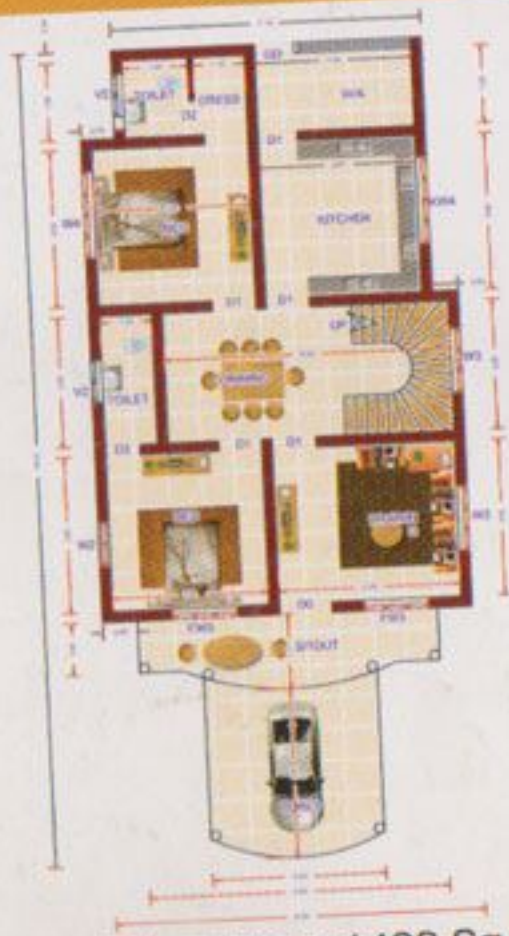

Ground Floor Plan : 1810 Sq.ft. First Floor Plan : 998 Sq.ft.

www.shinebuilders.com

Builder : SHINE BUILDERS
Designer : Shine C. Chinnan B. Tech, ME
Office : Calicut Road, Kunnampulam
Phone : 04885 226104, 9446030104
e-mail : shinebuilders@rediffmail.com

Ground Floor Plan : 1811 Sq.ft

First Floor Plan : 619 Sq.ft

www.shinebuilders.com

Builder : SHINE BUILDERS
Designer : Shine C. Chinnan B. Tech, ME
Office : Calicut Road, Kunnamkulam
Phone : 04885 226104, 9446030104
e-mail : shinebuilders@rediffmail.com

Ground Floor Plan : 1428 Sq.ft.

First Floor Plan : 728 Sq.ft.

www.shinebuilders.com