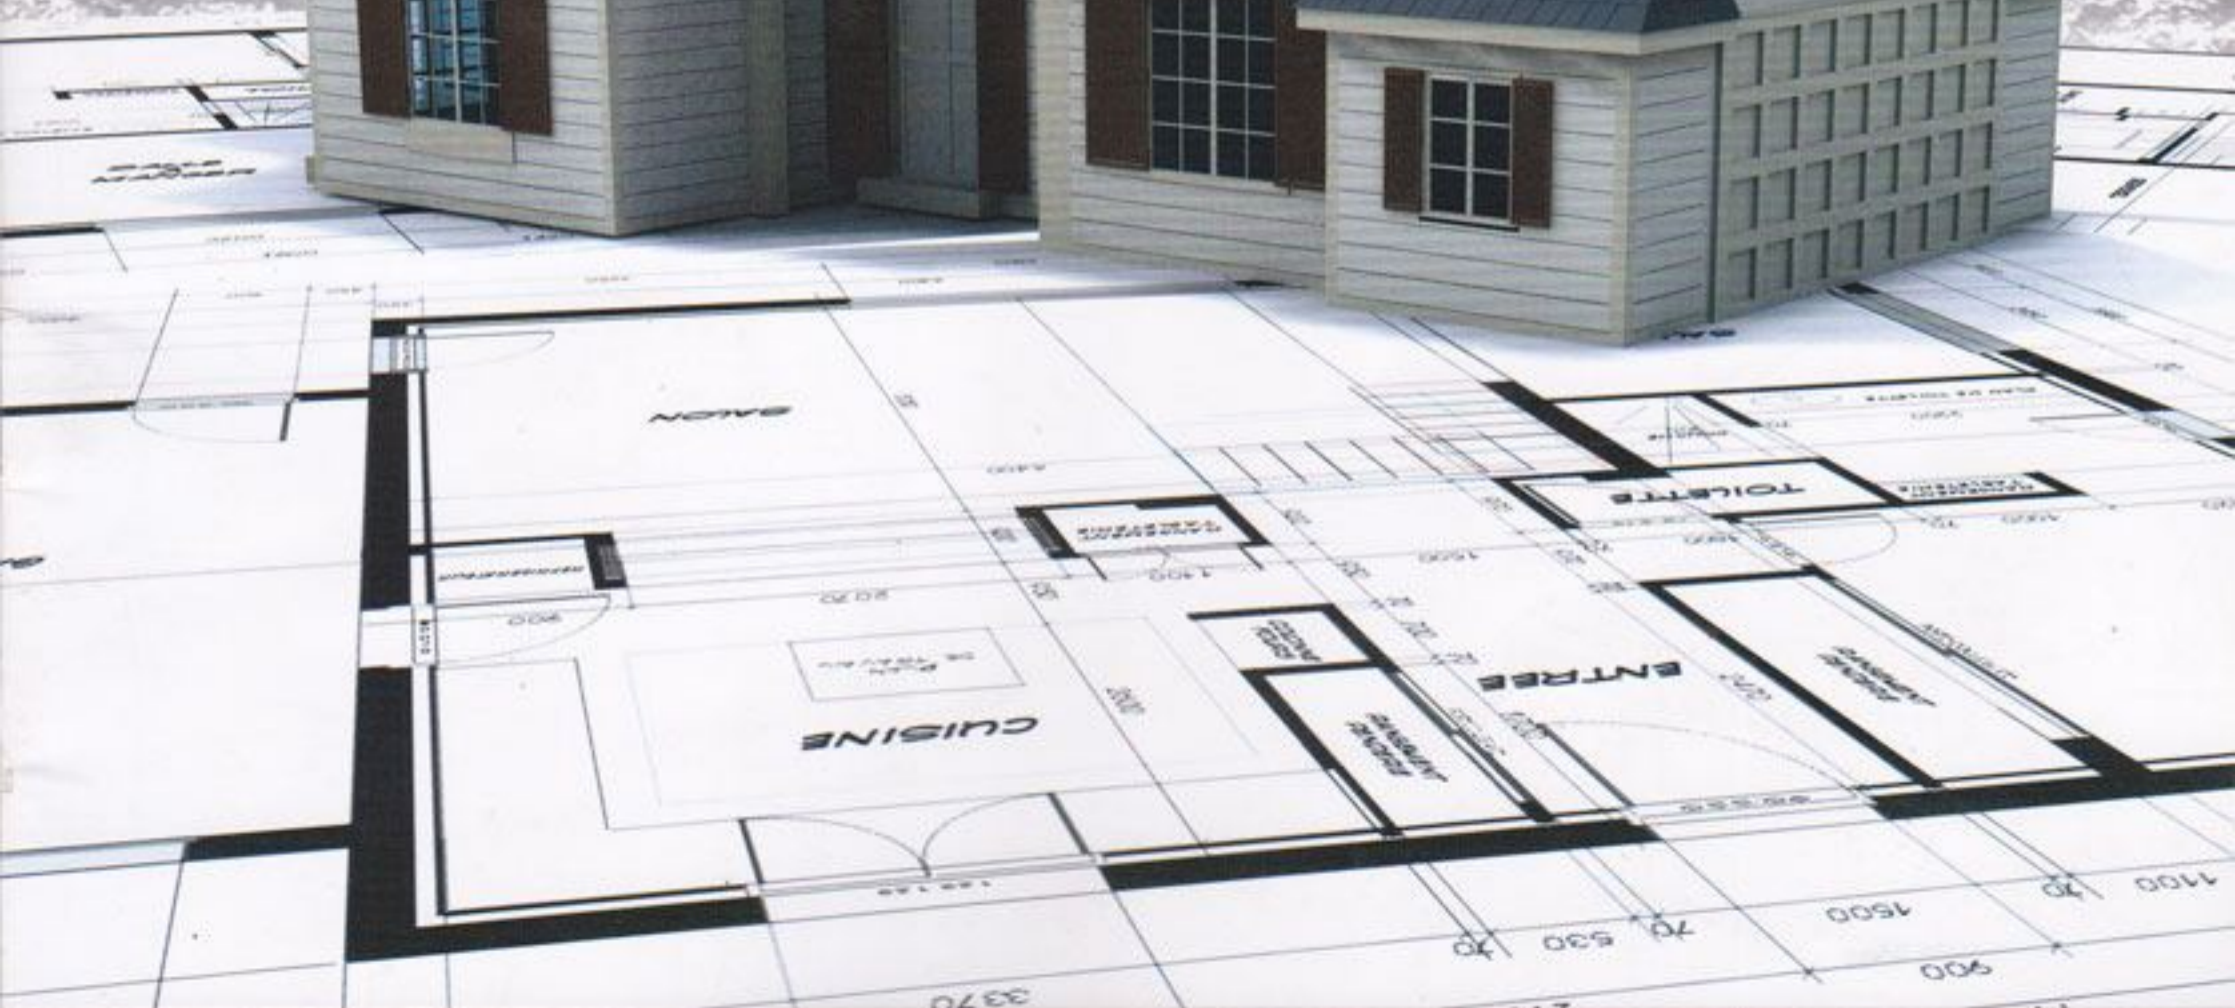

# My HOME 3

*Ground Floor Area*  
1367 Sq. Ft.

*First Floor Area*  
643 Sq. Ft.

Designer :  
Shine .C. Chinnan (Ph.D)  
M.Tech. (Struct), M.BA

Address :  
Shine Builders  
Calicut Road, Kunnankulam-680503, Phone : Off : 04885 226104  
www.shinebuilders.com E-mail: shinebuilders@rediffmail.com

**Ground Floor Area**  
1174 Sq. Ft.

**First Floor Area**  
427 Sq. Ft.

Address :  
Shine Builders  
Calicut Road, Kunnamkulam-680503, Phone : Off : 04885 226104  
www.shinebuilders.com E-mail: shinebuilders@rediffmail.com